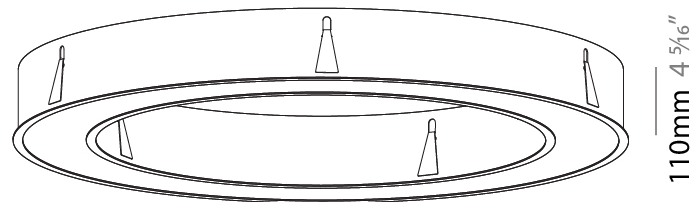

GENERAL

Series: Glorious
Subseries: Glorious
Brand: Prolicht
Division: Architectural
Mounting Type: Recessed
Mounting Location: Ceiling
Subcategory: Ambient

PHYSICAL

Shape: Round
Diameter (mm): 1270
Diameter (in): 50
Height (mm): 110
Height (in): 4 5/16
Min. Recessing Depth (mm): 120
Min. Recessing Depth (in): 4 3/4
Light Distribution: Direct
Weight (kg): 15.446
Weight (lbs): 34.05
Diffuser: PMMA - Opal or Micro-Prism
Fixture Finish: SSR / BKV / CWI / CRY / HAB / UFT / ITA / RUA / FTG / MYG / LOD / PUS / FRO / FUP / KIA / POP / BLS / SPG / MEY / GOH / GUM / CHC / COM / ABZ / JAG / OBR / MOS / ROR
Fixture Material: Aluminum
Cut-out Measurements: 1260mm / 49 5/8" x 940mm / 37"

ELECTRICAL

Lamp Type: LED (Zhaga Standard)
Input Wattage (W): 60
Total Output Wattage (W): 48 / 38.4 (3500K)
Dimming: 0-10V Dimming / Phase Dimming (120Vac Only)
Driver Included: Yes
Driver Location: Integrated
Driver Type: Constant Current - 120 / 277Vac
Driver Class: Class 2
Input Voltage (V): 120 - 277
Constant Current (MA): 350 / 600 (3500K)

LED

Color Temperature (°K): 3000 / 3500 / 4000
Max. Delivered Lumen (lm): 5540 / 5733 / 5850
CRI: >80 CRI
Efficiency (%): 65
Lamp Life (hrs): 50000

OPTICAL

RATINGS AND CERTIFICATIONS

Certified By: Certified for North American Standards
IP rating: IP20

PROJECT
TYPE
SPECIFIER
QUANTITY
DATE

Ø 928mm 36 9/16"

Ø 1270mm 50"

1260mm x 940mm
49 5/8" x 37"

120mm
4 3/4"

10 - 15mm
3/8" - 9/16"