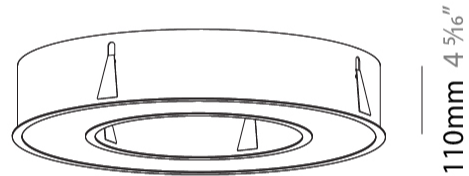

GENERAL

Series: Glorious
Subseries: Glorious
Brand: Prolight
Division: Architectural
Mounting Type: Recessed
Mounting Location: Ceiling
Subcategory: Ambient

PHYSICAL

Shape: Round
Diameter (mm): 770
Diameter (in): 30 ⁵/₁₆
Height (mm): 110
Height (in): 4 ⁵/₁₆
Min. Recessing Depth (mm): 120
Min. Recessing Depth (in): 4 ³/₄
Light Distribution: Direct
Weight (kg): 9.285
Weight (lbs): 20.47
Diffuser: PMMA - Opal or Micro-Prism
Fixture Finish: SSR / BKV / CWI / CRY / HAB / UFT / ITA / RUA / FTG / MYG / LOD / PUS / FRO / FUP / KIA / POP / BLS / SPG / MEY / GOH / GUM / CHC / COM / ABZ / JAG / OBR / MOS / ROR
Fixture Material: Aluminum
Cut-out Measurements: 760mm / 29 15/16" x 440mm / 17 5/16"

ELECTRICAL

Lamp Type: LED (Zhaga Standard)
Input Wattage (W): 30
Total Output Wattage (W): 24 / 19.2 (3500K)
Dimming: Non-Dimming / Phase Dimming (120Vac only) / 0-10V Dimming
Driver Included: Yes
Driver Location: Integrated
Driver Type: Constant Current - 120 / 277Vac
Driver Class: Class 2
Input Voltage (V): 120 - 277
Constant Current (MA): 350 / 600 (3500K)

LED

Color Temperature (°K): 3000 / 3500 / 4000
Max. Delivered Lumen (lm): 2770 / 2862 / 2920
CRI: >80 CRI
Efficiency (%): 65
Lamp Life (hrs): 50000

OPTICAL

RATINGS AND CERTIFICATIONS

Certified By: Certified for North American Standards
IP rating: IP20

Ø 428mm 16 ⁷/₈"

Ø 770mm 30 ⁵/₁₆"

110mm 4 ⁵/₁₆"

760mm x 440mm
29 ¹⁵/₁₆" x 17 ⁵/₁₆"

120mm
4 ³/₄"

10 - 15mm
³/₈" - ⁹/₁₆"